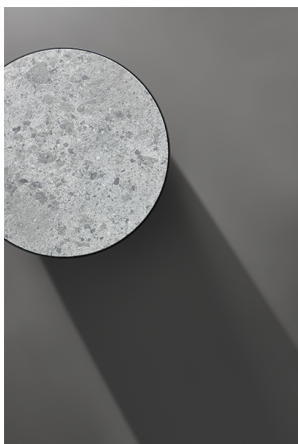

# Pisa

Designer: Mauro Lipparini

The Pisa coffee tables, designed by Mauro Lipparini, are furnishing accessories with a strong character, thanks to the monolithic design of their bases. Available in the single block version with a recessed or hat-like top, the signature feature is the angle of the base which leans diagonally

like the tower after which they are named. Metal, used for the base, is the common thread running through the collection: the coffee table assumes its own identity based on the material used for the top, available in ceramic, glass, marble or metal in the same finish as the base.