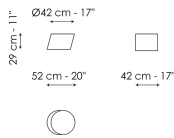

# Data sheet

Pisa Ø60 - version with top  
 Width: 60cm  
 Depth: 60cm  
 Height: 46cm

Pisa Ø95 - version with top  
 Width: 95cm  
 Depth: 95cm  
 Height: 30cm

Pisa Ø115 - version with top  
 Width: 115cm  
 Depth: 115cm  
 Height: 30cm

Pisa high - monolith version  
 Width: 30cm  
 Depth: 43cm  
 Height: 45cm

Pisa medium - monolith version  
 Width: 60cm  
 Depth: 72cm  
 Height: 38cm

Pisa low - monolith version  
 Width: 42cm  
 Depth: 52cm  
 Height: 29cm