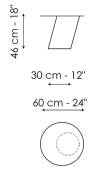

# Data sheet

Pisa Ø60 - version with top  
 Width: 60cm  
 Depth: 60cm  
 Height: 46cm

Pisa Ø95 - version with top  
 Width: 95cm  
 Depth: 95cm  
 Height: 30cm

Pisa Ø115 - version with top  
 Width: 115cm  
 Depth: 115cm  
 Height: 30cm

Pisa high - monolith version  
 Width: 30cm  
 Depth: 43cm  
 Height: 45cm

Pisa medium - monolith version  
 Width: 60cm  
 Depth: 72cm  
 Height: 38cm

Pisa low - monolith version  
 Width: 42cm  
 Depth: 52cm  
 Height: 29cm