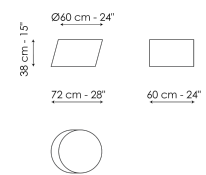

# Data sheet

Pisa Ø60 - version with top  
 Width: 60cm  
 Depth: 60cm  
 Height: 46cm

Pisa Ø95 - version with top  
 Width: 95cm  
 Depth: 95cm  
 Height: 30cm

Pisa Ø115 - version with top  
 Width: 115cm  
 Depth: 115cm  
 Height: 30cm

Pisa high - monolith version  
 Width: 30cm  
 Depth: 43cm  
 Height: 45cm

Pisa medium - monolith version  
 Width: 60cm  
 Depth: 72cm  
 Height: 38cm

Pisa low - monolith version  
 Width: 42cm  
 Depth: 52cm  
 Height: 29cm