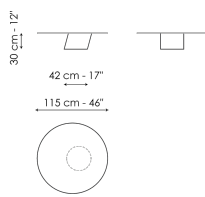

# Data sheet

Pisa Ø60 - version with top  
 Width: 60cm  
 Depth: 60cm  
 Height: 46cm

Pisa Ø95 - version with top  
 Width: 95cm  
 Depth: 95cm  
 Height: 30cm

Pisa Ø115 - version with top  
 Width: 115cm  
 Depth: 115cm  
 Height: 30cm

Pisa high - monolith version  
 Width: 30cm  
 Depth: 43cm  
 Height: 45cm

Pisa medium - monolith version  
 Width: 60cm  
 Depth: 72cm  
 Height: 38cm

Pisa low - monolith version  
 Width: 42cm  
 Depth: 52cm  
 Height: 29cm