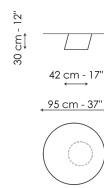

# Data sheet

Pisa Ø60 - version with top  
 Width: 60cm  
 Depth: 60cm  
 Height: 46cm

Pisa Ø95 - version with top  
 Width: 95cm  
 Depth: 95cm  
 Height: 30cm

Pisa Ø115 - version with top  
 Width: 115cm  
 Depth: 115cm  
 Height: 30cm

Pisa high - monolith version  
 Width: 30cm  
 Depth: 43cm  
 Height: 45cm

Pisa medium - monolith version  
 Width: 60cm  
 Depth: 72cm  
 Height: 38cm

Pisa low - monolith version  
 Width: 42cm  
 Depth: 52cm  
 Height: 29cm