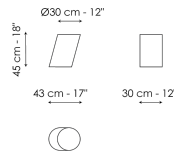

# Data sheet

Pisa Ø60 - version with top  
 Width: 60cm  
 Depth: 60cm  
 Height: 46cm

Pisa Ø95 - version with top  
 Width: 95cm  
 Depth: 95cm  
 Height: 30cm

Pisa Ø115 - version with top  
 Width: 115cm  
 Depth: 115cm  
 Height: 30cm

Pisa high - monolith version  
 Width: 30cm  
 Depth: 43cm  
 Height: 45cm

Pisa medium - monolith version  
 Width: 60cm  
 Depth: 72cm  
 Height: 38cm

Pisa low - monolith version  
 Width: 42cm  
 Depth: 52cm  
 Height: 29cm