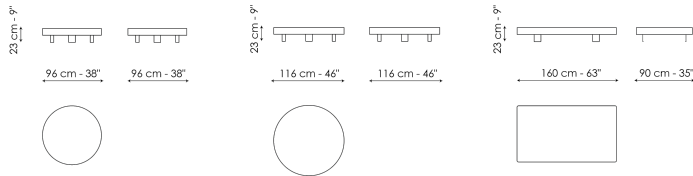

BONALDO

Jazz

The Jazz coffee tables feature a formal linear design, which comes in a rectangular or round version. They have a spacious surface area that showcases the typical decorative objects featured in living rooms. Jazz coffee tables are almost at floor level, slightly raised on metal feet with a

highly geometric shape. The imposing table top, available in glass or ceramic, is outlined by a metal edge which contrasts with the almost invisible base.

Data sheet

Jazz Ø96

Width: 96cm

Depth: 96cm

Height: 23cm

Jazz Ø116

Width: 116cm

Depth: 116cm

Height: 23cm

Jazz 160x90

Width: 160cm

Depth: 90cm

Height: 23cm