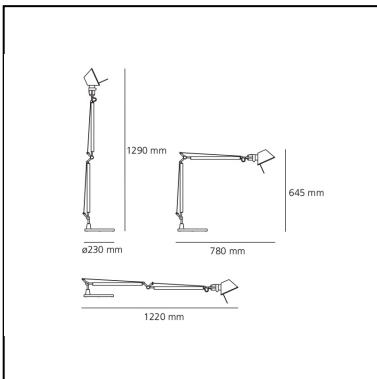

Tolomeo Table - White - Body Lamp

Michele De Lucchi
Giancarlo Fassina

IP20   

LUMINAIRE

- Watt: **10,5W**
- Voltage: **220V-240V**
- Delivered lumens output: **615lm**
- Efficiency: **58%**
- Efficacy: **61.49lm/W**
- CRI: **80**

Notes

Interchangeable support: table base, clamp, desk fixed support and twin support that allows two independent lamp units to be fitted. Possibility to mount LED source on E27 Socket. Complete lamp consists of body lamp + accessories

DESCRIPTION

Base and cantilevered arms in polished aluminium; diffuser in matt anodised white aluminium; joints and supports in polished aluminium. System of spring balancing. The code refers to the luminaire's body only

DIMENSIONS

- Length: **cm 78**
- Height: **cm 64.5**
- Base Diameter: **cm 23**
- Max Extension Height: **cm 129**
- Max Extension Length: **cm 122**
- Impact Resistance: **N/D**
- Glow Wire Test: **N/D°**