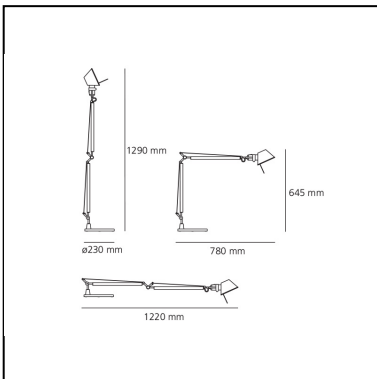

## LUMINAIRE

- Watt: **10,5W**
- Voltage: **220V-240V**
- Delivered lumens output: **615lm**
- Efficiency: **58%**
- Efficacy: **61.49lm/W**
- CRI: **80**

## Notes

Interchangeable support: table base, clamp, desk fixed support and twin support that allows two independent lamp units to be fitted. Possibility to mount LED source on E27 Socket. Complete lamp consists of body lamp + accessories

## DIMENSIONS

- Length: **cm 78**
- Height: **cm 64.5**
- Base Diameter: **cm 23**
- Max Extension Height: **cm 129**
- Max Extension Length: **cm 122**
- Impact Resistance: **N/D**
- Glow Wire Test: **N/D°**