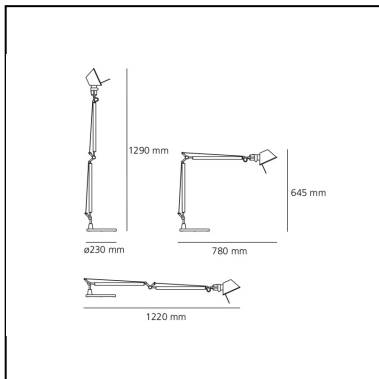

Tolomeo Table - Metal grey - Body Lamp

Michele De Lucchi
Giancarlo Fassina

IP20   

LUMINAIRE

- Watt: **10,5W**
- Voltage: **220V-240V**
- Delivered lumens output: **615lm**
- Efficiency: **58%**
- Efficacy: **61.49lm/W**
- CRI: **80**

Notes

Interchangeable support: table base, clamp, desk fixed support and twin support that allows two independent lamp units to be fitted. Possibility to mount LED source on E27 Socket. Complete lamp consists of body lamp + accessories

DESCRIPTION

Base and cantilevered arms in polished aluminium; diffuser in matt anodised aluminium; joints and supports in polished aluminium. System of spring balancing. The code refers to the luminaire's body only

DIMENSIONS

- Length: **cm 78**
- Height: **cm 64.5**
- Base Diameter: **cm 23**
- Max Extension Height: **cm 129**
- Max Extension Length: **cm 122**
- Impact Resistance: **N/D**
- Glow Wire Test: **N/D°**