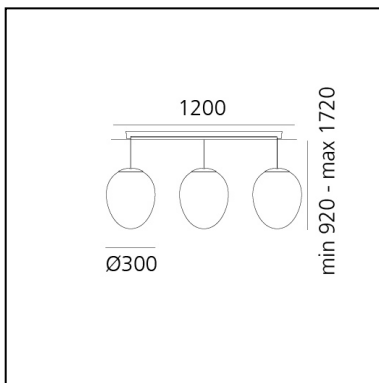

Stellar Nebula - Cluster - Linear

BIG - Bjarke Ingels Group

IP20  

LUMINAIRE

- Watt: **60W**
- CCT: **3000K**
- CRI: **90**

DESCRIPTION

Stellar Nebula is a family of lamps designed by BIG to interpret and enhance artisanal glass blowing with innovative PVD finishing techniques.

DIMENSIONS

- Diamètre: **cm 30**
- Largeur de la base: **cm 120**
- Base Width: **cm 20**
- Hauteur max. du plafond: **cm 190**