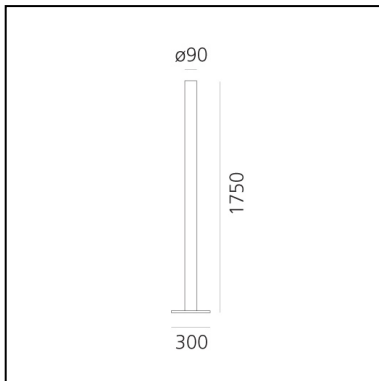

Ilio - Rubín Red - White Integralis - App Compatible

Ernesto Gismondi

IP20   Dimmable: +  -

LUMINAIRE

DAY MODE

- Watt: **45W**
- Tension: **220-240V**
- Flux Lumineux (lm): **3920lm**
- Flux énergétique: **2651mW**
- CCT: **5000K**
- Efficiency: **88%**
- Efficacy: **87.11lm/W**
- CRI: **90**
- Dimmer Typology: **Microswitch Dimmer**

DESCRIPTION

With simple geometry, stripped of all formal digressions and reduced to its basics. A mono-material aluminum cylinder supports a 45W LED optical engine on the top, which produces high-efficiency diffused indirect light emission. With a flow of more than 3500 lumen, it ensures the general lighting of a room. With light regulator configured to controlled socket, dimmer microswitch.

DIMENSIONS

- Hauteur: **cm 175**
- Diamètre: **cm 9**
- Largeur de la base: **cm 30**
- Base Width: **cm 30**
- Résistance à l'impact: **N.D.**
- Test au fil incandescent: **750°**

SOURCES INCLUES

- Catégorie: **Led**
- Nombre: **1**
- Température de Couleur (K): **5000K**
- CRI: **90**
- Color Tolerance: **3SDCM**
- Service Life: **L80 (10K) 55000h**