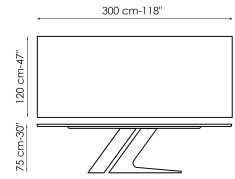

Data sheet

Width: 200cm
Depth: 100cm
Height: 75cm

Width: 220cm
Depth: 100cm
Height: 75cm

Width: 250cm
Depth: 100cm
Height: 75cm

Width: 300cm
Depth: 100-108cm
Height: 75cm

Width: 300cm
Depth: 120cm
Height: 75cm

Width: 200cm
Depth: 100cm
Height: 75cm

Width: 220cm
Depth: 100cm
Height: 75cm

Width: 300cm
Depth: 110cm
Height: 75cm

Width: 300cm
Depth: 120cm
Height: 75cm

Fixed table top

Wood

Lacquered wood
Mat white

Veneered wood
Walnut Canaletto