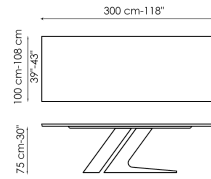

Data sheet

Width: 200cm
Depth: 100cm
Height: 75cm

Width: 220cm
Depth: 100cm
Height: 75cm

Width: 250cm
Depth: 100cm
Height: 75cm

Width: 300cm
Depth: 100-108cm
Height: 75cm

Width: 300cm
Depth: 120cm
Height: 75cm

Width: 200cm
Depth: 100cm
Height: 75cm

Width: 220cm
Depth: 100cm
Height: 75cm

Width: 300cm
Depth: 110cm
Height: 75cm

Width: 300cm
Depth: 120cm
Height: 75cm

Fixed table top

Wood

Lacquered wood
Mat white

Veneered wood
Walnut Canaletto