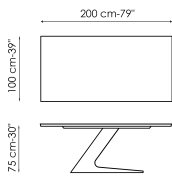

BONALDO

TL

Designer: Giuseppe Viganò

Two inclined and very thick elements, the image of solidity and stability: the name of the table, TL, is owed to the particular outline of the imposing central base which, together with the top, forms the two letters T and L. TL is available in fixed and extendable versions and stands out for the wide range of materials that can be combined together: for the painted metal

Data sheet

Width: 200cm
Depth: 100cm
Height: 75cm

Width: 220cm
Depth: 100cm
Height: 75cm

Width: 250cm
Depth: 100cm
Height: 75cm

Width: 300cm
Depth: 100-108cm
Height: 75cm

Width: 300cm
Depth: 120cm
Height: 75cm

Width: 200cm
Depth: 100cm
Height: 75cm

Width: 220cm
Depth: 100cm
Height: 75cm

Width: 300cm
Depth: 110cm
Height: 75cm

Width: 300cm
Depth: 120cm
Height: 75cm

Fixed table top

Wood

Lacquered wood
Mat white

Veneered wood
Walnut Canaletto