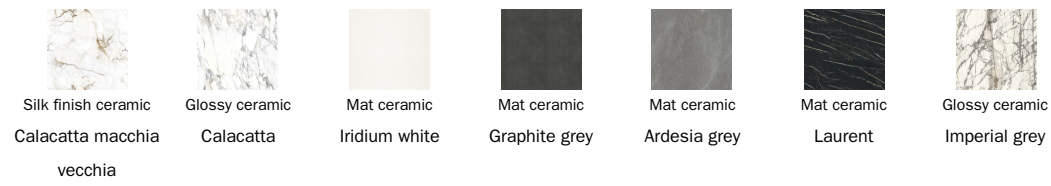

Veneered wood
Natural polished oak

Veneered wood
Heat-treated polished oak

Wood with natural edges
American walnut

Solid wood
American walnut

Solid wood
Walnut 400

Solid wood
Coal polished oak

Veneered wood
Coal polished oak

Solid wood
Natural polished oak

Opaque Glass

Glass
Extra-light acid-treated white

Glass
Acid-treated black

Ceramic

Leaf table top

Wood

Opaque Glass

Ceramic

Base

Metal

Painted metal
Mat white

Painted metal
Mat dove grey

Painted metal
Mat anthracite
grey

Painted metal
Mat black

Painted metal
Mat brown

Plus Metal

Painted metal
Mat bronze

Painted metal
Mat lead

Painted metal
Mat pearl gold

Painted metal
Mat platinum

Special Metal

Metal finish
Burnished

The samples above represent the complete range of materials and finishes available for this product (regardless of the top shape or size, in the case of tables). Fabrics, eco-leather, leather and emery leather shown in this website are a selection. Colors and finishes are approximate and may slightly differ from actual ones. Please visit Bonaldo dealers to see the complete sample collection and get further details about our products.