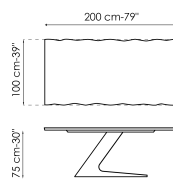

Data sheet

Width: 200cm
Depth: 100cm
Height: 75cm

Width: 220cm
Depth: 100cm
Height: 75cm

Width: 250cm
Depth: 100cm
Height: 75cm

Width: 300cm
Depth: 100-108cm
Height: 75cm

Width: 300cm
Depth: 120cm
Height: 75cm

Width: 200cm
Depth: 100cm
Height: 75cm

Width: 220cm
Depth: 100cm
Height: 75cm

Width: 300cm
Depth: 110cm
Height: 75cm

Width: 300cm
Depth: 120cm
Height: 75cm

Fixed table top

Wood

Lacquered wood
Mat white

Veneered wood
Walnut Canaletto