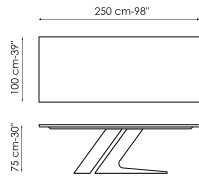

BONALDO

TL

Designer: Giuseppe Viganò

Two inclined and very thick elements, the image of solidity and stability: the name of the table, TL, is owed to the particular outline of the imposing central base which, together with the top, forms the two letters T and L. TL is available in fixed and extendable versions and stands out for the wide range of materials that can be combined together: for the painted metal

Data sheet

Width: 200cm
Depth: 100cm
Height: 75cm

Width: 220cm
Depth: 100cm
Height: 75cm

Width: 250cm
Depth: 100cm
Height: 75cm

Width: 300cm
Depth: 100-108cm
Height: 75cm

Width: 300cm
Depth: 120cm
Height: 75cm

Width: 200cm
Depth: 100cm
Height: 75cm

Width: 220cm
Depth: 100cm
Height: 75cm

Width: 300cm
Depth: 110cm
Height: 75cm

Width: 300cm
Depth: 120cm
Height: 75cm

Fixed table top

Wood

Lacquered wood
Mat white

Veneered wood
Walnut Canaletto