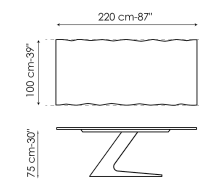

Data sheet

Width: 200cm
Depth: 100cm
Height: 75cm

Width: 220cm
Depth: 100cm
Height: 75cm

Width: 250cm
Depth: 100cm
Height: 75cm

Width: 300cm
Depth: 100-108cm
Height: 75cm

Width: 300cm
Depth: 120cm
Height: 75cm

Width: 200cm
Depth: 100cm
Height: 75cm

Width: 220cm
Depth: 100cm
Height: 75cm

Width: 300cm
Depth: 110cm
Height: 75cm

Width: 300cm
Depth: 120cm
Height: 75cm

Fixed table top

Wood

Lacquered wood
Mat white

Veneered wood
Walnut Canaletto