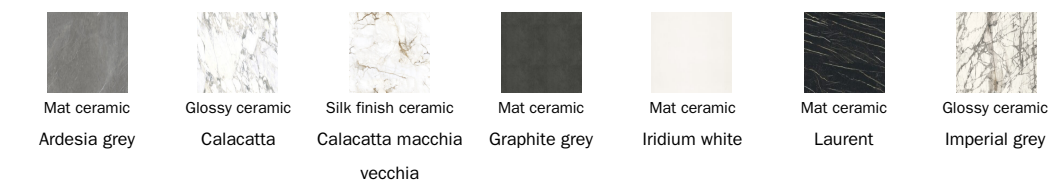

Veneered wood
Natural polished oak

Veneered wood
Heat-treated polished oak

Wood with natural edges
American walnut

Solid wood
American walnut

Solid wood
Walnut 400

Solid wood
Coal polished oak

Veneered wood
Coal polished oak

Solid wood
Natural polished oak

Opaque Glass

Glass
Extra-light acid-treated white

Glass
Acid-treated black

Ceramic

Leaf table top

Wood

Opaque Glass

Ceramic

Base

Metal

Painted metal
Mat white

Painted metal
Mat dove grey

Painted metal
Mat anthracite
grey

Painted metal
Mat black

Painted metal
Mat brown

Plus Metal

Painted metal
Mat bronze

Painted metal
Mat lead

Painted metal
Mat pearl gold

Painted metal
Mat platinum

Special Metal

Metal finish
Burnished

The samples above represent the complete range of materials and finishes available for this product (regardless of the top shape or size, in the case of tables). Fabrics, eco-leather, leather and emery leather shown in this website are a selection. Colors and finishes are approximate and may slightly differ from actual ones. Please visit Bonaldo dealers to see the complete sample collection and get further details about our products.