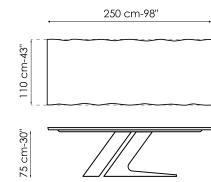

Data sheet

Width: 200cm
Depth: 100cm
Height: 75cm

Width: 220cm
Depth: 100cm
Height: 75cm

Width: 250cm
Depth: 100cm
Height: 75cm

Width: 300cm
Depth: 100-108cm
Height: 75cm

Width: 300cm
Depth: 120cm
Height: 75cm

Width: 200cm
Depth: 100cm
Height: 75cm

Width: 220cm
Depth: 100cm
Height: 75cm

Width: 300cm
Depth: 110cm
Height: 75cm

Width: 300cm
Depth: 120cm
Height: 75cm

Fixed table top

Wood

Lacquered wood
Mat white

Veneered wood
Walnut Canaletto