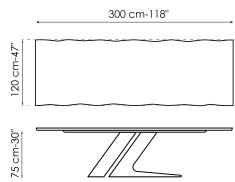

Data sheet

Width: 200cm
Depth: 100cm
Height: 75cm

Width: 220cm
Depth: 100cm
Height: 75cm

Width: 250cm
Depth: 100cm
Height: 75cm

Width: 300cm
Depth: 100-108cm
Height: 75cm

Width: 300cm
Depth: 120cm
Height: 75cm

Width: 200cm
Depth: 100cm
Height: 75cm

Width: 220cm
Depth: 100cm
Height: 75cm

Width: 300cm
Depth: 110cm
Height: 75cm

Width: 300cm
Depth: 120cm
Height: 75cm

Fixed table top

Wood

Lacquered wood
Mat white

Veneered wood
Walnut Canaletto