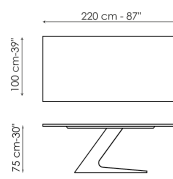

BONALDO

TL

Designer: Giuseppe Viganò

Two inclined and very thick elements, the image of solidity and stability: the name of the table, TL, is owed to the particular outline of the imposing central base which, together with the top, forms the two letters T and L. TL is available in fixed and extendable versions and stands out for the wide range of materials that can be combined together: for the painted metal

Data sheet

Width: 200cm
Depth: 100cm
Height: 75cm

Width: 220cm
Depth: 100cm
Height: 75cm

Width: 250cm
Depth: 100cm
Height: 75cm

Width: 300cm
Depth: 100-108cm
Height: 75cm

Width: 300cm
Depth: 120cm
Height: 75cm

Width: 200cm
Depth: 100cm
Height: 75cm

Width: 220cm
Depth: 100cm
Height: 75cm

Width: 300cm
Depth: 110cm
Height: 75cm

Width: 300cm
Depth: 120cm
Height: 75cm

Fixed table top

Wood

Lacquered wood
Mat white

Veneered wood
Walnut Canaletto