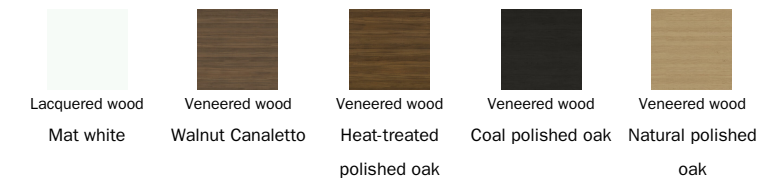

Veneered wood
Natural polished oak

Veneered wood
Heat-treated polished oak

Wood with natural edges
American walnut

Solid wood
American walnut

Solid wood
Walnut 400

Solid wood
Coal polished oak

Veneered wood
Coal polished oak

Solid wood
Natural polished oak

Opaque Glass

Glass
Extra-light acid-treated white

Glass
Acid-treated black

Ceramic

Leaf table top

Wood

Opaque Glass

Ceramic

Base

Metal

Painted metal
Mat white

Painted metal
Mat dove grey

Painted metal
Mat anthracite
grey

Painted metal
Mat black

Painted metal
Mat brown

Plus Metal

Painted metal
Mat bronze

Painted metal
Mat lead

Painted metal
Mat pearl gold

Painted metal
Mat platinum

Special Metal

Metal finish
Burnished

The samples above represent the complete range of materials and finishes available for this product (regardless of the top shape or size, in the case of tables). Fabrics, eco-leather, leather and emery leather shown in this website are a selection. Colors and finishes are approximate and may slightly differ from actual ones. Please visit Bonaldo dealers to see the complete sample collection and get further details about our products.