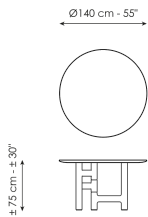

Data sheet

Width: 200cm
Depth: 108cm
Height: ± 75cm

Width: 250cm
Depth: 112cm
Height: ± 75cm

Width: 280cm
Depth: 115cm
Height: ± 75cm

Width: 300cm
Depth: 120cm
Height: ± 75cm

Width: 300cm
Depth: 140cm
Height: ± 75cm

Width: 140cm
Depth: 140cm
Height: ± 75cm

Width: 160cm
Depth: 160cm
Height: ± 75cm

Width: 180cm
Depth: 180cm
Height: ± 75cm

Barrel-shaped top

Wood

Solid wood

Coal polished oak

Transparent Glass