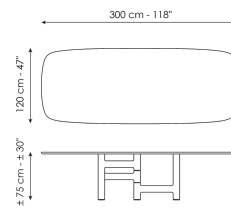

Data sheet

Width: 200cm
Depth: 108cm
Height: ± 75cm

Width: 250cm
Depth: 112cm
Height: ± 75cm

Width: 280cm
Depth: 115cm
Height: ± 75cm

Width: 300cm
Depth: 120cm
Height: ± 75cm

Width: 300cm
Depth: 140cm
Height: ± 75cm

Width: 140cm
Depth: 140cm
Height: ± 75cm

Width: 160cm
Depth: 160cm
Height: ± 75cm

Width: 180cm
Depth: 180cm
Height: ± 75cm

Barrel-shaped top

Wood

Solid wood

Coal polished oak

Transparent Glass