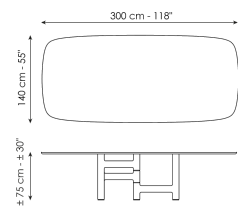

Data sheet

Width: 200cm
Depth: 108cm
Height: ± 75cm

Width: 250cm
Depth: 112cm
Height: ± 75cm

Width: 280cm
Depth: 115cm
Height: ± 75cm

Width: 300cm
Depth: 120cm
Height: ± 75cm

Width: 300cm
Depth: 140cm
Height: ± 75cm

Width: 140cm
Depth: 140cm
Height: ± 75cm

Width: 160cm
Depth: 160cm
Height: ± 75cm

Width: 180cm
Depth: 180cm
Height: ± 75cm

Barrel-shaped top

Wood

Solid wood

Coal polished oak

Transparent Glass