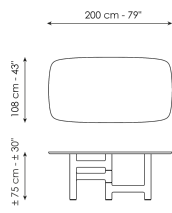

BONALDO

Pivot

Designer: Marconato and Zappa

The Pivot table takes its name from the unusual shape of the base: the central leg of the acts as a pivot for the three legs which extend to the sides. The result is an asymmetric and highly original combination that

Data sheet

Width: 200cm
Depth: 108cm
Height: ± 75cm

Width: 250cm
Depth: 112cm
Height: ± 75cm

Width: 280cm
Depth: 115cm
Height: ± 75cm

Width: 300cm
Depth: 120cm
Height: ± 75cm

Width: 300cm
Depth: 140cm
Height: ± 75cm

Width: 140cm
Depth: 140cm
Height: ± 75cm

Width: 160cm
Depth: 160cm
Height: ± 75cm

Width: 180cm
Depth: 180cm
Height: ± 75cm

Barrel-shaped top

Wood

Solid wood

Coal polished oak

Transparent Glass