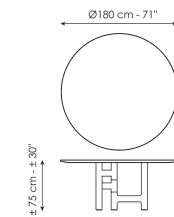

Data sheet

Width: 200cm
Depth: 108cm
Height: ± 75cm

Width: 250cm
Depth: 112cm
Height: ± 75cm

Width: 280cm
Depth: 115cm
Height: ± 75cm

Width: 300cm
Depth: 120cm
Height: ± 75cm

Width: 300cm
Depth: 140cm
Height: ± 75cm

Width: 140cm
Depth: 140cm
Height: ± 75cm

Width: 160cm
Depth: 160cm
Height: ± 75cm

Width: 180cm
Depth: 180cm
Height: ± 75cm

Barrel-shaped top

Wood

Solid wood

Coal polished oak

Transparent Glass