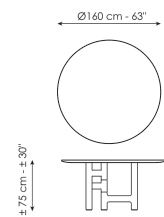

Data sheet

Width: 200cm
Depth: 108cm
Height: ± 75cm

Width: 250cm
Depth: 112cm
Height: ± 75cm

Width: 280cm
Depth: 115cm
Height: ± 75cm

Width: 300cm
Depth: 120cm
Height: ± 75cm

Width: 300cm
Depth: 140cm
Height: ± 75cm

Width: 140cm
Depth: 140cm
Height: ± 75cm

Width: 160cm
Depth: 160cm
Height: ± 75cm

Width: 180cm
Depth: 180cm
Height: ± 75cm

Barrel-shaped top

Wood

Solid wood

Coal polished oak

Transparent Glass