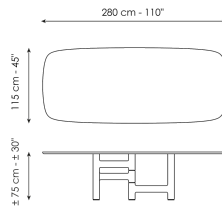

BONALDO

Pivot

Designer: Marconato and Zappa

The Pivot table takes its name from the unusual shape of the base: the central leg of the acts as a pivot for the three legs which extend to the sides. The result is an asymmetric and highly original combination that

Data sheet

Width: 200cm
Depth: 108cm
Height: ± 75cm

Width: 250cm
Depth: 112cm
Height: ± 75cm

Width: 280cm
Depth: 115cm
Height: ± 75cm

Width: 300cm
Depth: 120cm
Height: ± 75cm

Width: 300cm
Depth: 140cm
Height: ± 75cm

Width: 140cm
Depth: 140cm
Height: ± 75cm

Width: 160cm
Depth: 160cm
Height: ± 75cm

Width: 180cm
Depth: 180cm
Height: ± 75cm

Barrel-shaped top

Wood

Solid wood

Coal polished oak

Transparent Glass