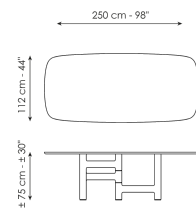

BONALDO

Pivot

Designer: Marconato and Zappa

The Pivot table takes its name from the unusual shape of the base: the central leg of the acts as a pivot for the three legs which extend to the sides. The result is an asymmetric and highly original combination that

Data sheet

Width: 200cm
Depth: 108cm
Height: ± 75cm

Width: 250cm
Depth: 112cm
Height: ± 75cm

Width: 280cm
Depth: 115cm
Height: ± 75cm

Width: 300cm
Depth: 120cm
Height: ± 75cm

Width: 300cm
Depth: 140cm
Height: ± 75cm

Width: 140cm
Depth: 140cm
Height: ± 75cm

Width: 160cm
Depth: 160cm
Height: ± 75cm

Width: 180cm
Depth: 180cm
Height: ± 75cm

Barrel-shaped top

Wood

Solid wood

Coal polished oak

Transparent Glass