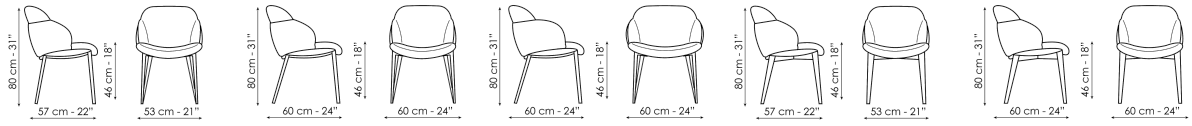

## My way

Width: 53cm  
Depth: 57cm  
Height: 80cm

## My way large

Width: 60cm  
Depth: 60cm  
Height: 80cm

## Miss My way

Width: 60cm  
Depth: 60cm  
Height: 80cm

## My way Wood

Width: 53cm  
Depth: 57cm  
Height: 80cm