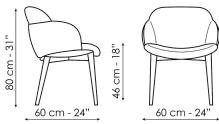

## My way large

Width: 60cm  
Depth: 60cm  
Height: 80cm

## Miss My way

Width: 60cm  
Depth: 60cm  
Height: 80cm

## My way Wood

Width: 53cm  
Depth: 57cm  
Height: 80cm

## My way Wood large

Width: 53cm  
Depth: 57cm  
Height: 80cm