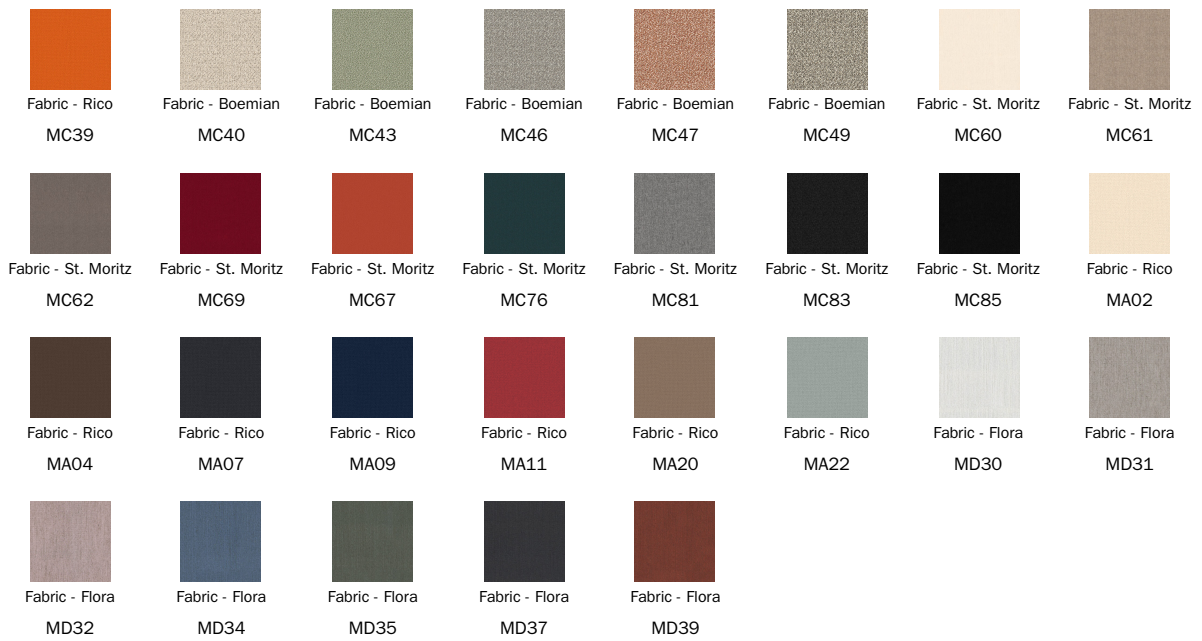

Fabric - Must