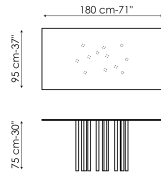

Data sheet

Width: 120cm
Depth: 120cm
Height: 75cm

Width: 130cm
Depth: 130cm
Height: 75cm

Width: 140cm
Depth: 140cm
Height: 75cm

Width: 160cm
Depth: 160cm
Height: 75cm

Width: 180cm
Depth: 180cm
Height: 75cm

Width: 160cm
Depth: 160cm
Height: 75cm

Width: 180cm
Depth: 180cm
Height: 75cm

Width: 160cm
Depth: 95cm
Height: 75cm

Width: 180cm
Depth: 95cm
Height: 75cm

Width: 220cm
Depth: 100cm
Height: 75cm

Width: 180cm
Depth: 110cm
Height: 75cm

Width: 210cm
Depth: 120cm
Height: 75cm

Width: 200cm
Depth: 108cm
Height: 75cm

Width: 250cm
Depth: 112cm
Height: 75cm

Width: 300cm
Depth: 120cm
Height: 75cm

Width: 300cm
Depth: 140cm
Height: 75cm

Top

Transparent Glass