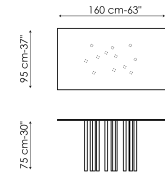

Data sheet

Width: 120cm
Depth: 120cm
Height: 75cm

Width: 130cm
Depth: 130cm
Height: 75cm

Width: 140cm
Depth: 140cm
Height: 75cm

Width: 160cm
Depth: 160cm
Height: 75cm

Width: 180cm
Depth: 180cm
Height: 75cm

Width: 160cm
Depth: 160cm
Height: 75cm

Width: 180cm
Depth: 180cm
Height: 75cm

Width: 160cm
Depth: 95cm
Height: 75cm

Width: 180cm
Depth: 95cm
Height: 75cm

Width: 220cm
Depth: 100cm
Height: 75cm

Width: 180cm
Depth: 110cm
Height: 75cm

Width: 210cm
Depth: 120cm
Height: 75cm

Width: 200cm
Depth: 108cm
Height: 75cm

Width: 250cm
Depth: 112cm
Height: 75cm

Width: 300cm
Depth: 120cm
Height: 75cm

Width: 300cm
Depth: 140cm
Height: 75cm

Top

Transparent Glass