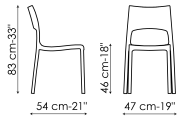

## Idole

Width: 47cm

Depth: 54cm

Height: 83cm

---