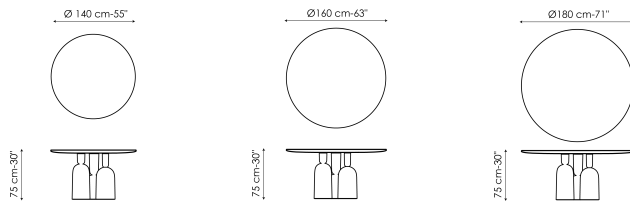

Data sheet

Width: 200cm
Depth: 108cm
Height: 75cm

Width: 250cm
Depth: 112cm
Height: 75cm

Width: 280cm
Depth: 115cm
Height: 75cm

Width: 300cm
Depth: 120cm
Height: 75cm

Width: 300cm
Depth: 140cm
Height: 75cm

Width: 140cm
Depth: 140cm
Height: 75cm

Width: 160cm
Depth: 160cm
Height: 75cm

Width: 180cm
Depth: 180cm
Height: 75cm

Barrel-shaped top

Wood

Veneered wood
Walnut Canaletto

Solid wood
American walnut

Solid wood
Natural polished oak