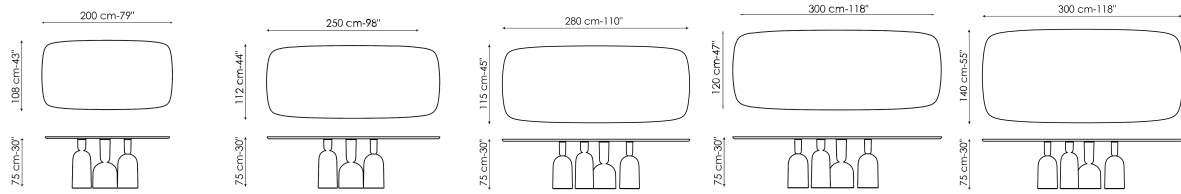

that it reflects. Flexible lines and careful formal research create a table intended to bring people and ideas together. The base of the Cop table is in painted metal, in a single colour or a combination of different hues, or in burnished, matt brass or matt copper finishes. The fixed top is offered in wood, or ceramic, or marble and can be round or with rounded edges.

Data sheet

Width: 200cm
Depth: 108cm
Height: 75cm

Width: 250cm
Depth: 112cm
Height: 75cm

Width: 280cm
Depth: 115cm
Height: 75cm

Width: 300cm
Depth: 120cm
Height: 75cm

Width: 300cm
Depth: 140cm
Height: 75cm

Width: 140cm
Depth: 140cm
Height: 75cm

Width: 160cm
Depth: 160cm
Height: 75cm

Width: 180cm
Depth: 180cm
Height: 75cm

Barrel-shaped top

Wood

Veneered wood
Walnut Canaletto

Solid wood
American walnut

Solid wood
Natural polished oak