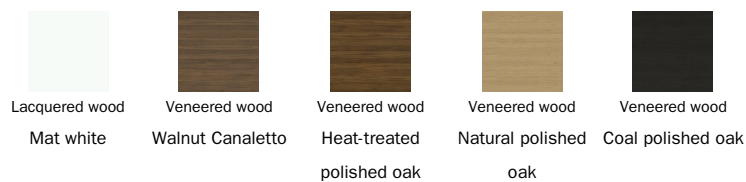

## Fixed table top

Wood

Opaque Glass

Ceramic

## Leaf table top

Wood

Opaque Glass

Glass  
Acid-treated  
anthracite grey

Glass  
Extra-light acid-  
treated white

---

Ceramic

Mat ceramic  
Ardesia grey

Glossy ceramic  
Calacatta

Silk finish ceramic  
Calacatta macchia  
vecchia

Mat ceramic  
Graphite grey

Mat ceramic  
Iridium white

Mat ceramic  
Laurent

Glossy ceramic  
Imperial grey

---