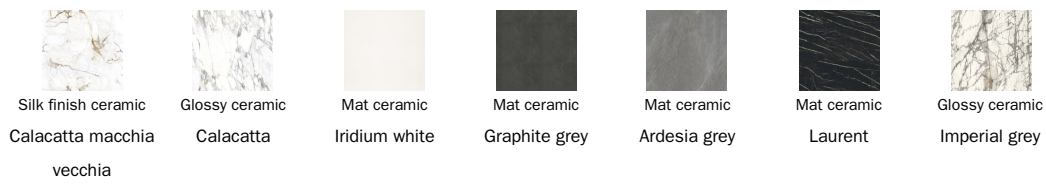

## Fixed table top

Wood

Opaque Glass

Ceramic

## Leaf table top

Wood

Opaque Glass

Glass  
Acid-treated  
anthracite grey

Glass  
Extra-light acid-  
treated white

---

Ceramic

Mat ceramic  
Ardesia grey

Glossy ceramic  
Calacatta

Silk finish ceramic  
Calacatta macchia  
vecchia

Mat ceramic  
Graphite grey

Mat ceramic  
Iridium white

Mat ceramic  
Laurent

Glossy ceramic  
Imperial grey

---