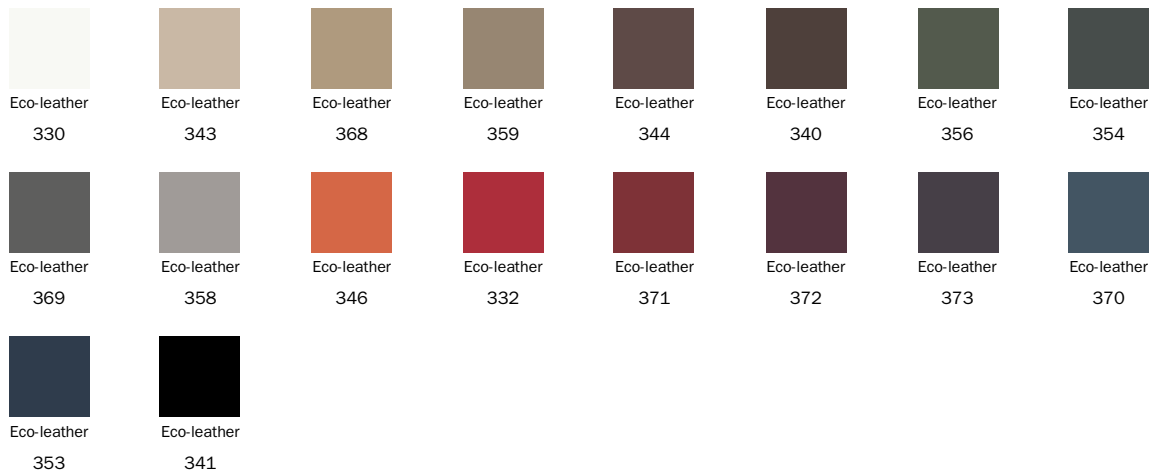

9B26

Fabric - Azimut

9B36

Fabric - Azimut

9B39

Fabric - Azimut

9B42

Fabric - Azimut

9B44

Fabric - Azimut

9B48

Fabric - Must

#### Eco Leather

## Metal

Painted metal  
Mat white

Painted metal  
Mat dove grey

Painted metal  
Mat anthracite  
grey

Painted metal  
Mat black

Painted metal  
Mat brown

---