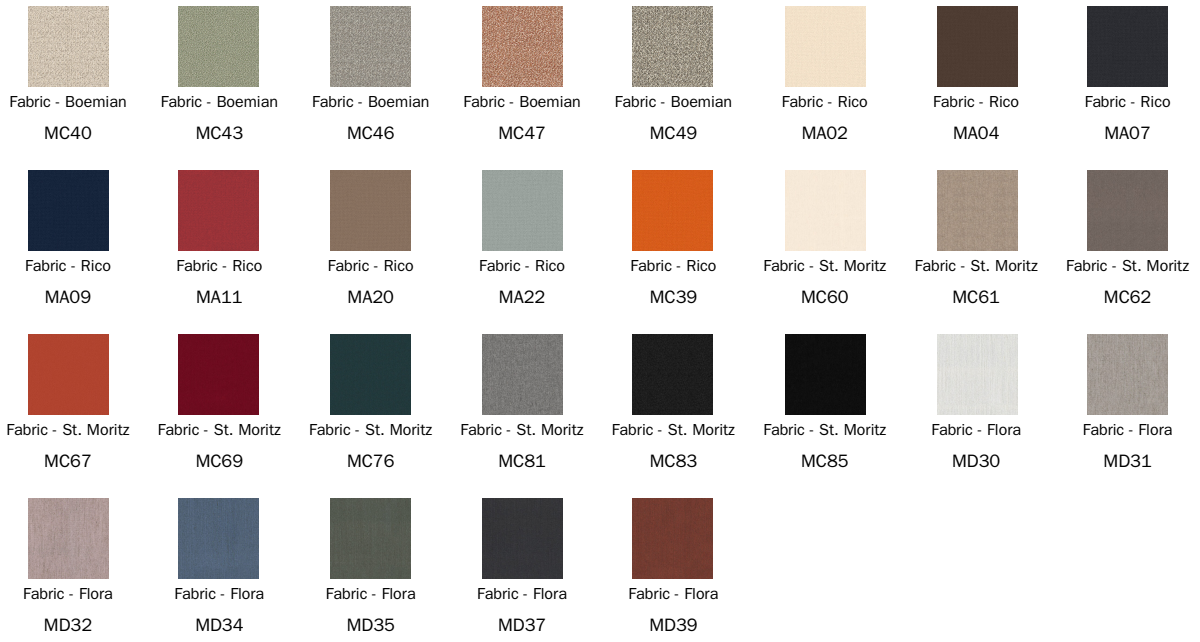

Eco Leather

Fabric - Special

Legs